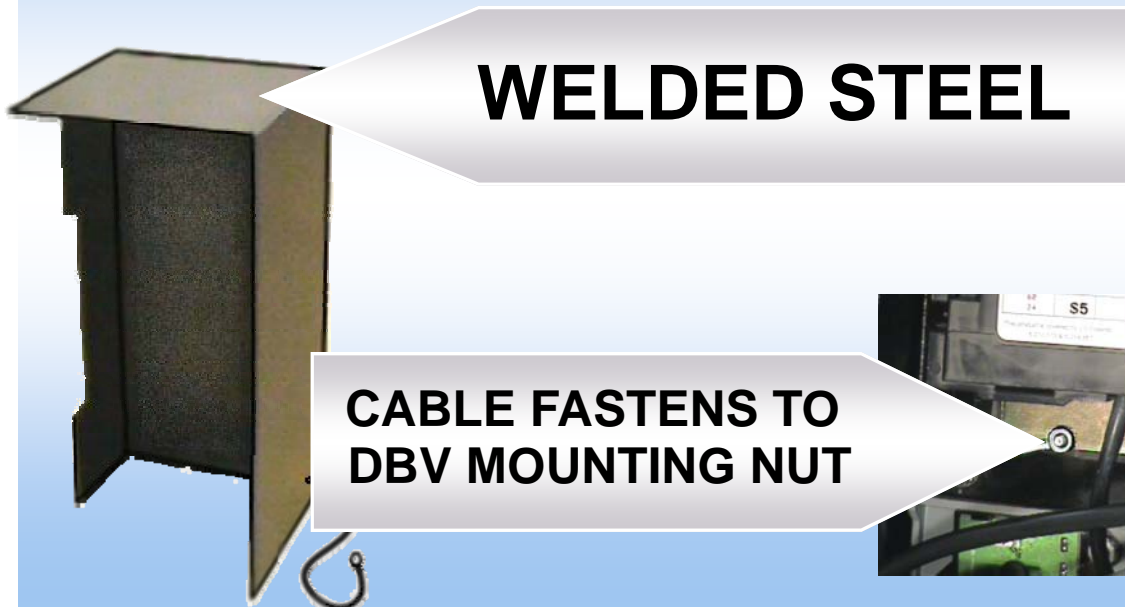

701 GULLO AVE.
ELK GROVE, IL 60007 USA
P 847-640-7002 F 847-640-7008
www.triteqlock.com

INNER DBV COVER

TRITEQ adds a new dimension to the DBV cover. The cable when installed keeps the door from closing and insures the cover gets back onto the DBV!

**Works on all Vendors
Works on all Dollar Bill Validators.**

WELDED STEEL

**CABLE FASTENS TO
DBV MOUNTING NUT**

**FITS MOST DBV'S
WITHOUT MODIFICATION**

**CABLE PREVENTS
THE DOOR CLOSING**

PATENT PENDING

G1G_DBV