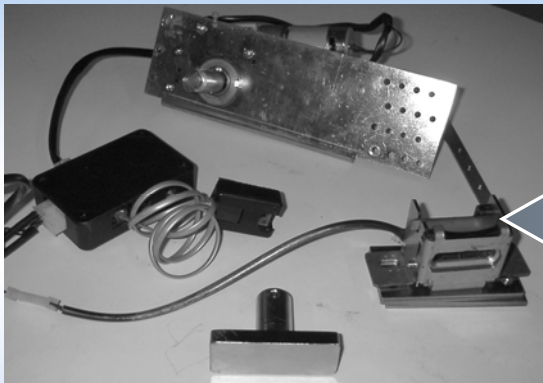

# RETRO-FIT FOR BUBBLE DOOR VENDORS

TRITEQ'S retro-fit lock is a proven anti-theft lock for both Internal and external theft. The retro-fit has been installed into thousands of vendors.

Kit contains all the parts including wiring

Installs in 30 minutes

No T handle to attack!

Uses the *Auto-Traq* key fob

MODEL #'s with T handle blocker  
Dixie & Royal DH717  
Vendo VH717

PATENT # 6,575,504  
6,581,986 6,874,828

G3G\_RETRO\_MAGNUM

*TriTeq, Auto-Traq, Dixie Narco, Vendo, Royal* are registered US trademarks.  
US patents issued and others pending, all rights reserved.