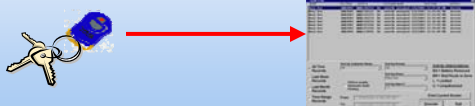

Tech Safe for Mechanical and AUTOTRAQ keys

The **AutoTraq** Keys download the data when they are returned to the bottler for refreshing. This confirms that the mechanical key ring was locked properly in the safe every night. All the limit functions and parameters of the key still function.