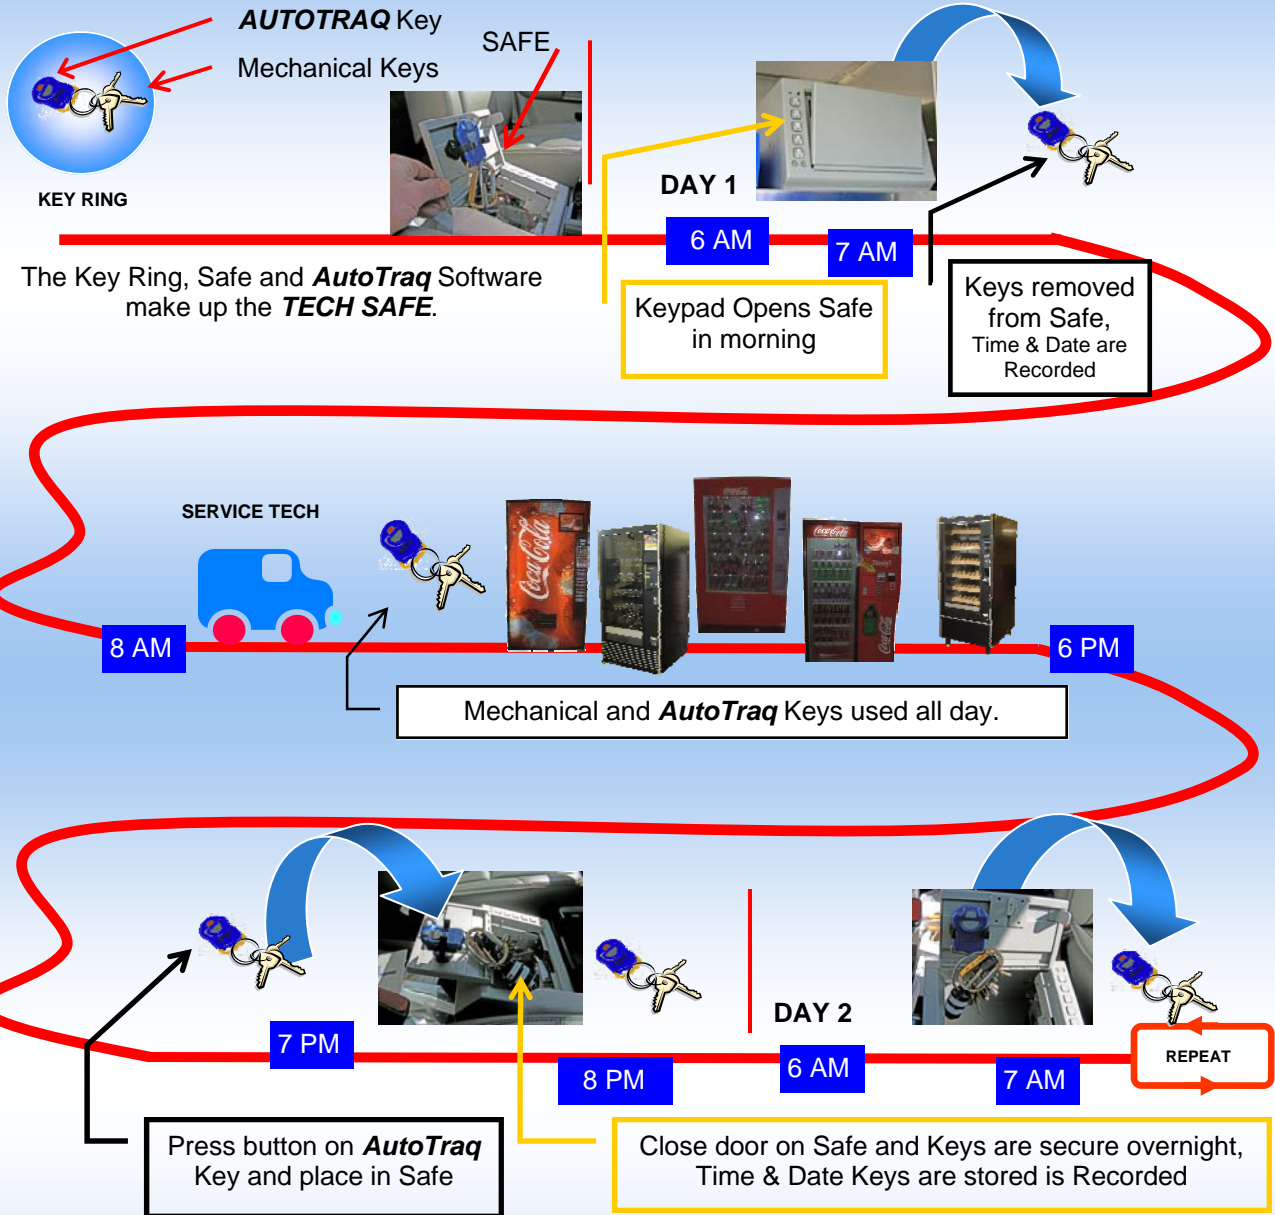

Tech Safe for Mechanical and AUTOTRAQ keys

The **AutoTraq** Keys download the data when they are returned to the bottler for refreshing. This confirms that the mechanical key ring was locked properly in the safe every night. All the limit functions and parameters of the key still function.