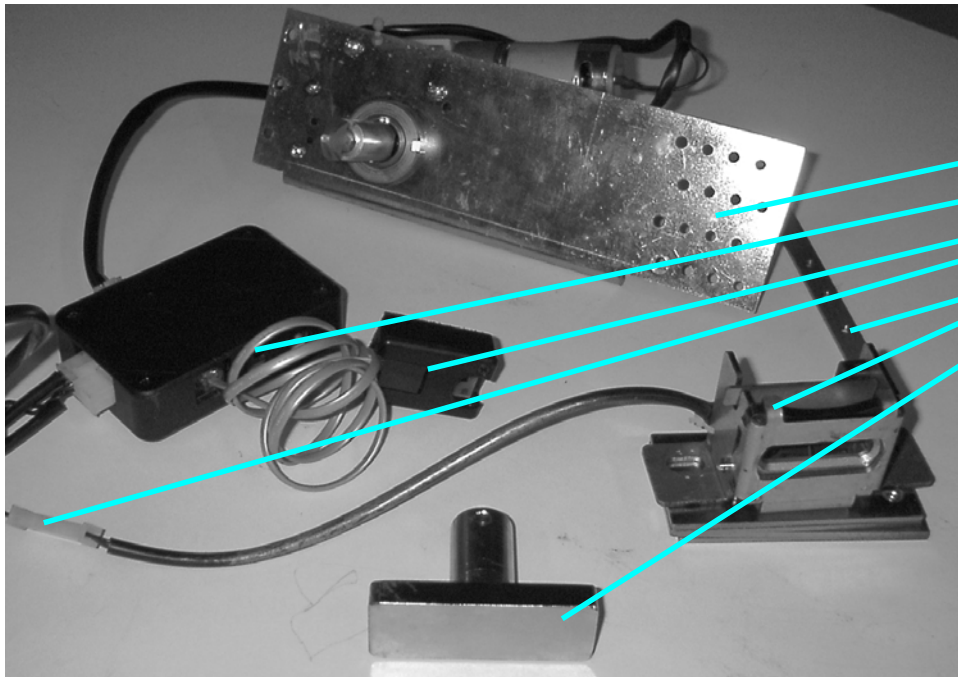

# **AUTO-TRAQ RETRO-FIT LOCK for "BUBBLE" DOOR VENDORS**

## RETRO KIT PARTS

- LOCK ASSEMBLY
- AUTO-TRAQ CPU ASSY
- INFRA RED SENSOR ASSY
- WIRING HARNESS
- MOUNTING BAR
- RECEPTACLE ASSY
- T HANDLE BLOCKER (optional)

## MODEL NUMBERS

DIXIE ----- D 717  
w /blocker – DH 717  
VENDO ----- V 717  
w/blocker – VH 717  
ROYAL ----- R 717  
w/blocker – RH 717

- Designed to fit most DIXIE, ROYAL & VENDO machines.
- Installs in approximately 30 minutes.
- Hardened, proven security resists prying attacks.
- Full AUTO-TRAQ encrypted key security features.
- Improved "NUT" assembly to with stand the prying attacks.
- T handle blocker eliminates the 'POINT OF ATTACK'. (optional)
- Emergency battery back-up port.
- "PULL-IN" feature extends compressor life.
- Uses 24-VOLT A/C or DC power.
- Stops internal shrinkage.