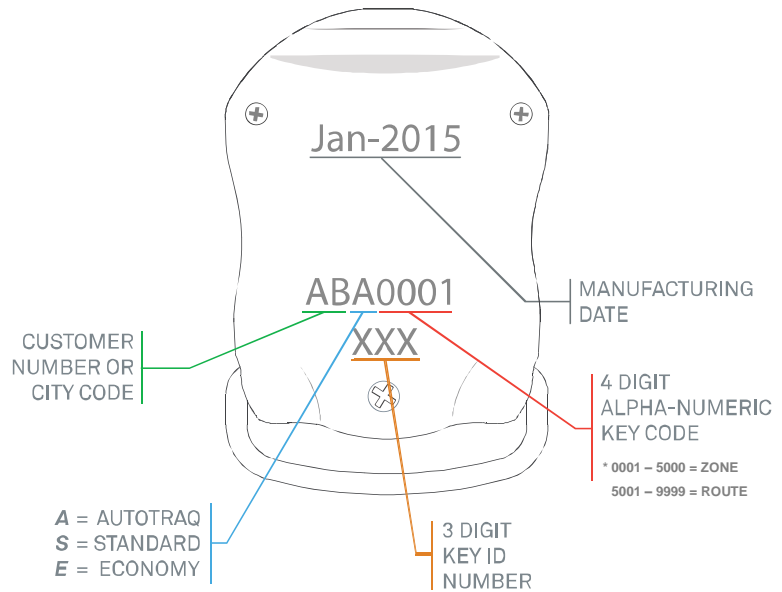

**STANDARD ROUTE KEY**  
KF23 R

**ECONOMY KEY FOB (route only)**  
KF3

**FACTORY KEY  
P1 KEY FOB (route only)**  
P1

The **VendIQ** locks can pair to one route key code and one zone key code.

255 AutoTraq key fobs of the same code can be used to access the lock.