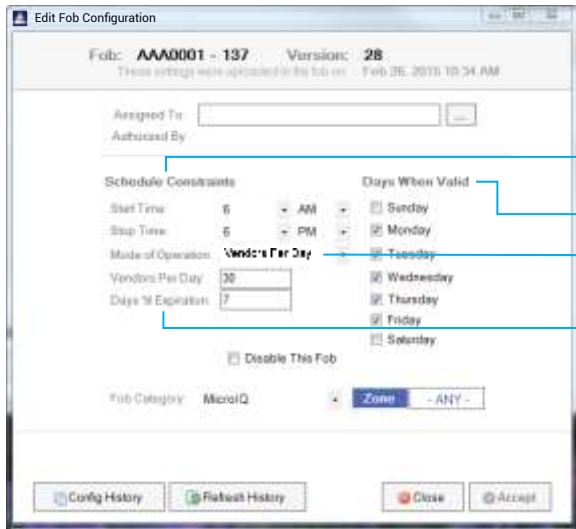

# AutoTraq®

With **AutoTraq®** you have full control of the lock access by selecting individual limit parameters for each user.

- Time of day
- Days of week
- Vendors per day
- Number of days

- Record lock and key fobs activity
- Highlight unauthorized data
- Sort and organize data